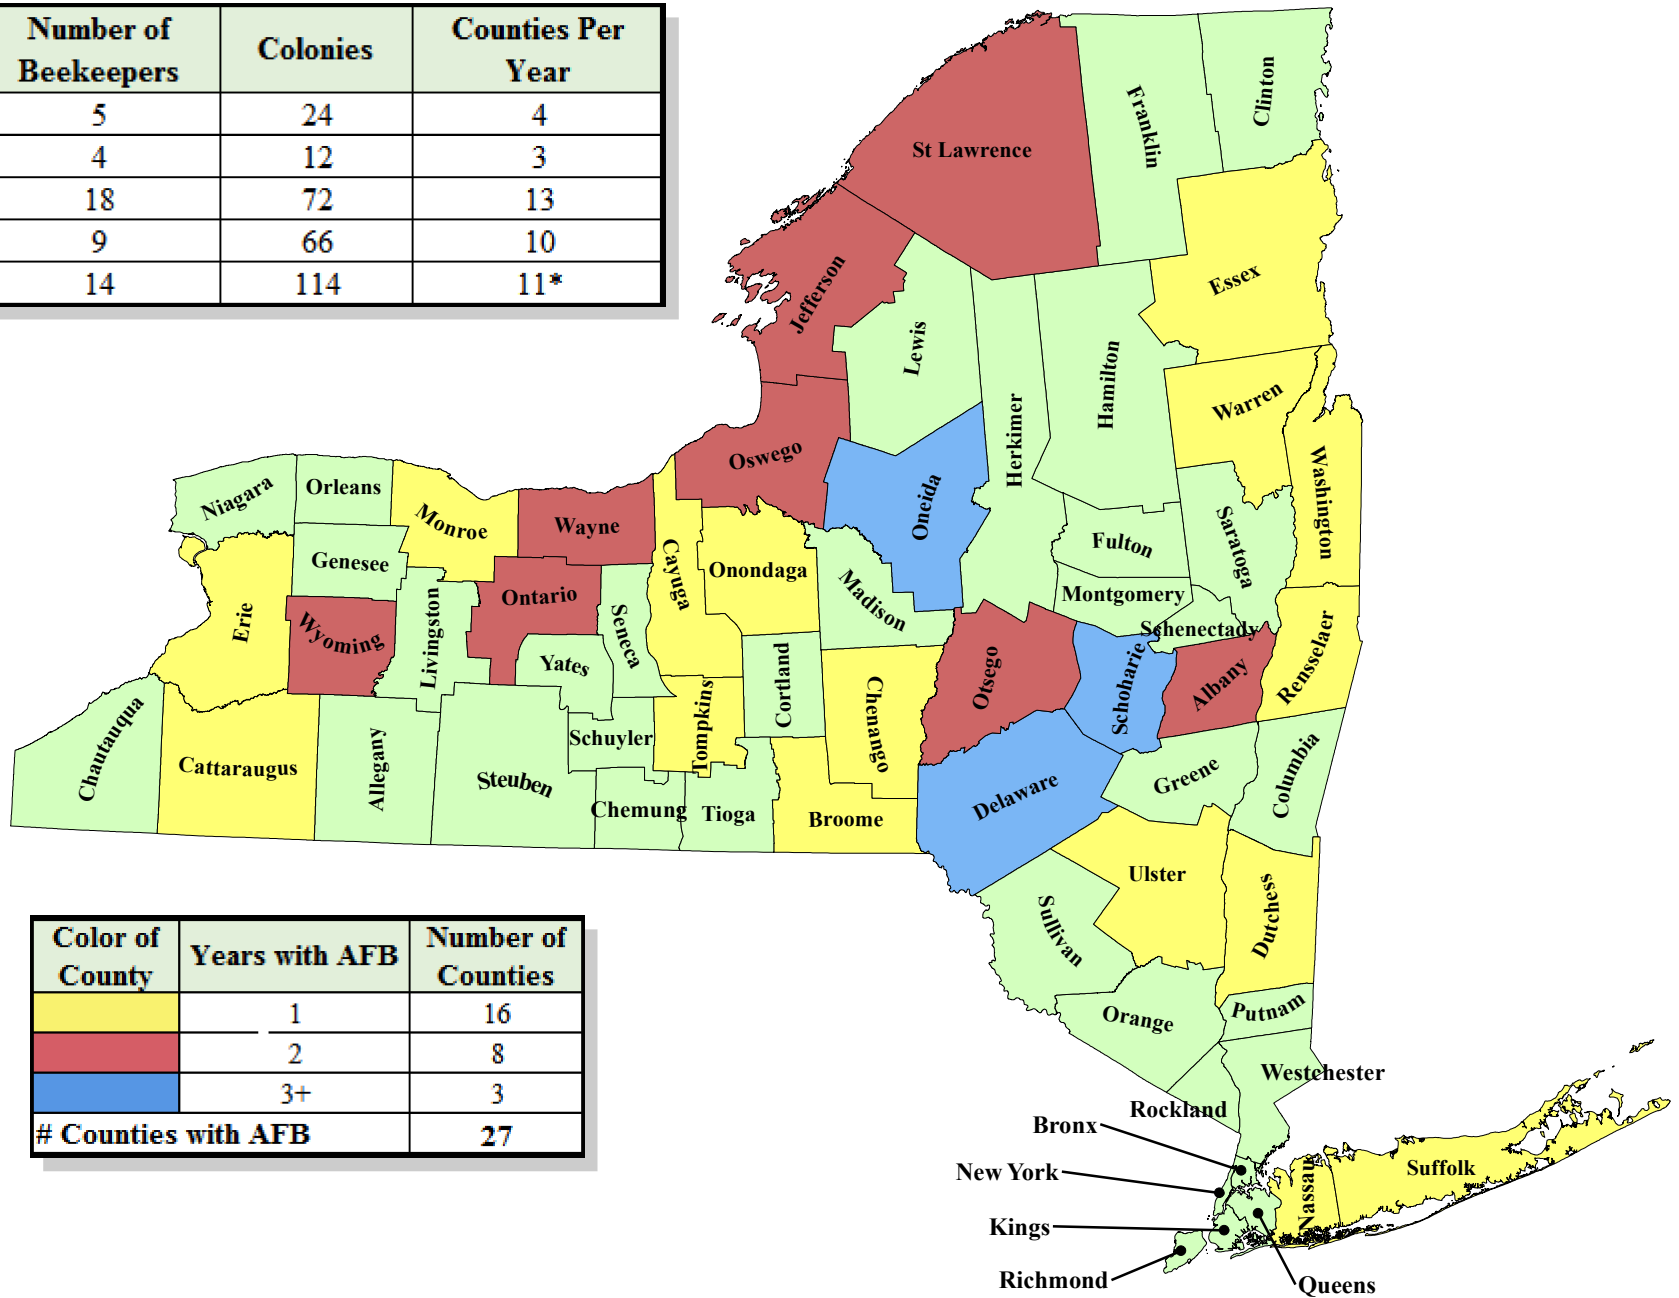

American Foulbrood In New York State 2015-2019

YEAR	Number of Beekeepers	Colonies	Counties Per Year
2015	5	24	4
2016	4	12	3
2017	18	72	13
2018	9	66	10
2019	14	114	11*

*As of 10/1/19

Color of County	Years with AFB	Number of Counties
Yellow	1	16
Red	2	8
Blue	3+	3
# Counties with AFB		27